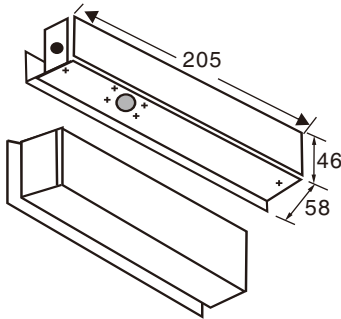

Model:BBK-700

Specification

- Dimension: 205Lx58Wx46H(mm)
- Standard Structure: Stainless steel , Wire Drawing Finished
- Suitable for Door: Fully Frameless Glass Door
- Glass Thickness: 10-15mm
- Opening Mode: 180 Degree Door
- Use with: YB-100/100S/100+/100+LED/300
- Finished for Shell: Stainless steel, Wire Drawing
- Weight: 1.6kg

Dimension

Installation

Bracket Section View

Bracket Installation Diagram