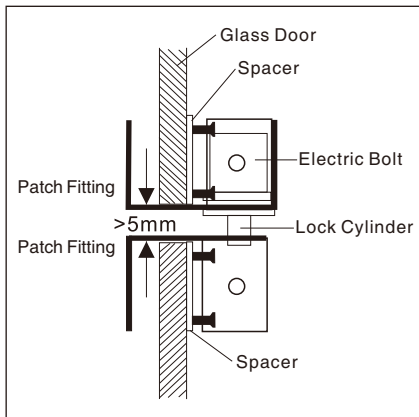

Model:BBK-700

Specification

- Dimension: 205Lx58Wx46H(mm)
- Standard Structure: Stainless steel , Wire Drawing Finished
- Suitable for Door: Fully Frameless Glass Door
- Glass Thickness: 10-15mm
- Opening Mode: 180 Degree Door
- Use with: YB-100/100S/100+/100+LED/300
- Finished for Shell: Stainless steel, Wire Drawing
- Weight: 1.6kg

Dimension

Installation

Bracket Section View

Bracket Installation Diagram