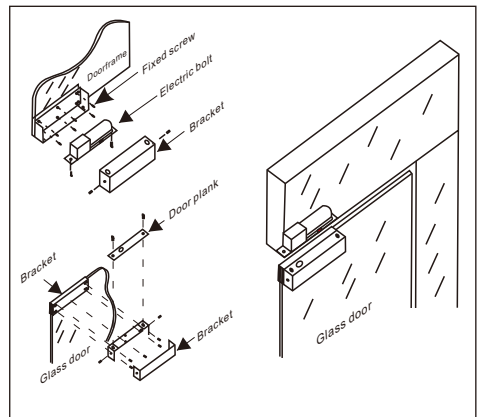

Model:BBK-700

Specification

- Dimension: 205Lx58Wx46H(mm)
- Standard Structure: Stainless steel , Wire Drawing Finished
- Suitable for Door: Fully Frameless Glass Door
- Glass Thickness: 10-15mm
- Opening Mode: 180 Degree Door
- Use with: YB-100/100S/100+/100+LED/300
- Finished for Shell: Stainless steel, Wire Drawing
- Weight: 1.6kg

Dimension

Installation

Bracket Section View

Bracket Installation Diagram